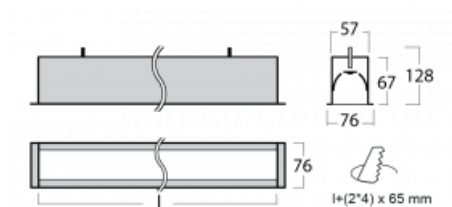

# Lina60

04-000I-35GGD/830, B

EPD®

You will appreciate the L-Click system on the Lina60 with direct light distribution, which effectively saves you both time and money. How? The module simply clicks into the profile, so a lot of work is saved during assembly. This solution also prevents the direct touch of the LED technology and lengthens its operating life. In addition to great power output, the luminaire also has a great price. It will find its use in commercial, social and public spaces.

## Technical drawing

Type of installation	Recessed
Light distribution	Direct
Luminaire shape	Linear
Colour of the luminaires	Black
Material	Aluminium
Lifetime	L90/B50 50 000 hours
Warranty	60 months
Description of luminaires	Luminaire recessed
Dimensions	1984 mm × 76 mm × 67 mm
Weight	5.5 kg
Light source	LED MODUL
Type of optical system	Microprisma
Luminous flux	4540 lm ± 10 %
Colour Temperature	3000 K warm white
Luminous efficacy	105 lm/W
MacAdam Light source	2
Colour rendering index	80
UGR max. X=4H Y=8H, $\rho=70,50,20$	21.9