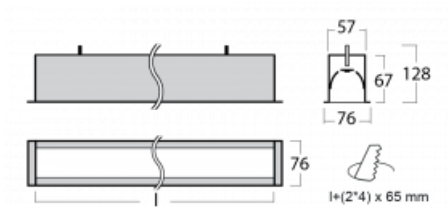

Luminaire

Lina60

04-000I-35GETD/830, B

You will appreciate the L-Click system on the Lina60 with direct light distribution, which effectively saves you both time and money. How? The module simply clicks into the profile, so a lot of work is saved during assembly. This solution also prevents the direct touch of the LED technology and lengthens its operating life. In addition to great power output, the luminaire also has a great price. It will find its use in commercial, social and public spaces.

Technical drawing

| | |
|-----------------------------------|-------------------------|
| Type of installation | Recessed |
| Light distribution | Direct |
| Luminaire shape | Linear |
| Colour of the luminaires | Black |
| Material | Aluminium |
| Lifetime | L90/B50 50 000 hours |
| Warranty | 60 months |
| Description of luminaires | Luminaire recessed |
| Dimensions | 1984 mm × 76 mm × 67 mm |
| Light source | LED MODUL |
| Type of optical system | Microprisma |
| Luminous flux | 1580 lm ± 10 % |
| Colour Temperature | 3000 K warm white |
| Luminous efficacy | 115 lm/W |
| MacAdam Light source | 2 |
| Colour rendering index | 80 |
| UGR max. X=4H Y=8H, ρ=70,50,20 | 18.2 |