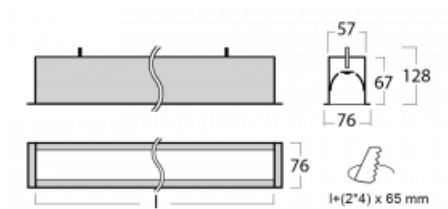

Luminaire

Lina60

04-000I-30GGM3/830, B

EPD®

You will appreciate the L-Click system on the Lina60 with direct light distribution, which effectively saves you both time and money. How? The module simply clicks into the profile, so a lot of work is saved during assembly. This solution also prevents the direct touch of the LED technology and lengthens its operating life. In addition to great power output, the luminaire also has a great price. It will find its use in commercial, social and public spaces.

Technical drawing

Type of installation	Recessed
Light distribution	Direct
Luminaire shape	Linear
Colour of the luminaires	Black
Material	Aluminium
Lifetime	L90/B50 50 000 hours
Warranty	5 years
Description of luminaires	Luminaire recessed
Dimensions	1703 mm × 76 mm × 67 mm
Light source	LED MODUL
Type of optical system	Microprisma
Luminous flux*	3890 lm
Colour Temperature	3000 K warm white
Luminous efficacy	105 lm/W
MacAdam Light source	2
Colour rendering index	80
UGR max. X=4H Y=8H, ρ=70,50,20	21.9