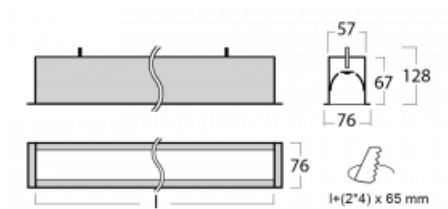

# Lina60

04-000I-30GGE/830, W

EPD®

You will appreciate the L-Click system on the Lina60 with direct light distribution, which effectively saves you both time and money. How? The module simply clicks into the profile, so a lot of work is saved during assembly. This solution also prevents the direct touch of the LED technology and lengthens its operating life. In addition to great power output, the luminaire also has a great price. It will find its use in commercial, social and public spaces.

## Technical drawing

Type of installation	Recessed
Light distribution	Direct
Luminaire shape	Linear
Colour of the luminaires	White
Material	Aluminium
Lifetime	L90/B50 50 000 hours
Warranty	60 months
Description of luminaires	Luminaire recessed
Dimensions	1703 mm × 76 mm × 67 mm
Light source	LED MODUL
Type of optical system	Microprisma
Luminous flux	3890 lm ± 10 %
Colour Temperature	3000 K warm white
Luminous efficacy	105 lm/W
MacAdam Light source	2
Colour rendering index	80
UGR max. X=4H Y=8H, ρ=70,50,20	21.9