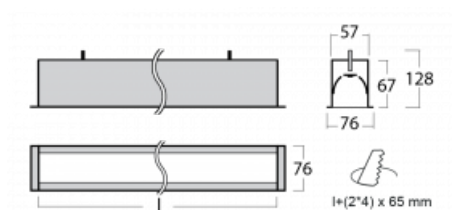

# Lina60

04-000I-30GGE/830, B

EPD®

You will appreciate the L-Click system on the Lina60 with direct light distribution, which effectively saves you both time and money. How? The module simply clicks into the profile, so a lot of work is saved during assembly. This solution also prevents the direct touch of the LED technology and lengthens its operating life. In addition to great power output, the luminaire also has a great price. It will find its use in commercial, social and public spaces.

## Technical drawing

Type of installation	Recessed
Light distribution	Direct
Luminaire shape	Linear
Colour of the luminaires	Black
Material	Aluminium
Lifetime	L90/B50 50 000 hours
Warranty	60 months
Description of luminaires	Luminaire recessed
Dimensions	1703 mm × 76 mm × 67 mm
Light source	LED MODUL
Type of optical system	Microprisma
Luminous flux	3890 lm ± 10 %
Colour Temperature	3000 K warm white
Luminous efficacy	105 lm/W
MacAdam Light source	2
Colour rendering index	80
UGR max. X=4H Y=8H, ρ=70,50,20	21.9