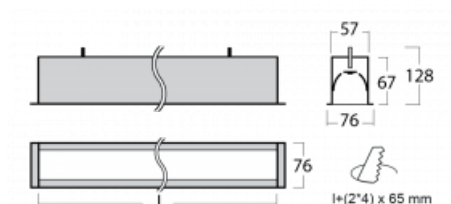

# Lina60

04-000I-30GGD/830, S

EPD®

You will appreciate the L-Click system on the Lina60 with direct light distribution, which effectively saves you both time and money. How? The module simply clicks into the profile, so a lot of work is saved during assembly. This solution also prevents the direct touch of the LED technology and lengthens its operating life. In addition to great power output, the luminaire also has a great price. It will find its use in commercial, social and public spaces.

## Technical drawing

Type of installation	Recessed
Light distribution	Direct
Luminaire shape	Linear
Colour of the luminaires	Silver
Material	Aluminium
Lifetime	L90/B50 50 000 hours
Warranty	5 years
Description of luminaires	Luminaire recessed
Dimensions	1703 mm × 76 mm × 67 mm
Weight	4.4 kg
Light source	LED MODUL
Type of optical system	Microprisma
Luminous flux*	3890 lm
Colour Temperature	3000 K warm white
Luminous efficacy	105 lm/W
MacAdam Light source	2
Colour rendering index	80
UGR max. X=4H Y=8H, $\rho=70,50,20$	21.9