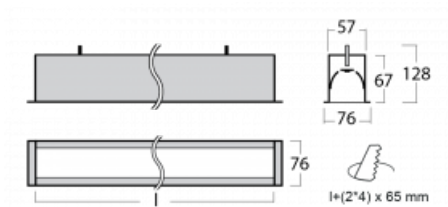

Technical drawing