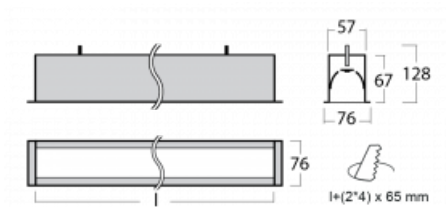

Luminaire

Lina60

04-000I-30GETD/840, W

You will appreciate the L-Click system on the Lina60 with direct light distribution, which effectively saves you both time and money. How? The module simply clicks into the profile, so a lot of work is saved during assembly. This solution also prevents the direct touch of the LED technology and lengthens its operating life. In addition to great power output, the luminaire also has a great price. It will find its use in commercial, social and public spaces.

Technical drawing

Type of installation	Recessed
Light distribution	Direct
Luminaire shape	Linear
Colour of the luminaires	White
Material	Aluminium
Lifetime	L90/B50 50 000 hours
Warranty	5 years
Description of luminaires	Luminaire recessed
Dimensions	1703 mm × 76 mm × 67 mm
Light source	LED MODUL
Type of optical system	Microprisma
Luminous flux*	1420 lm
Colour Temperature	4000 K cool white
Luminous efficacy	121 lm/W
MacAdam Light source	2
Colour rendering index	80
UGR max. X=4H Y=8H, ρ=70,50,20	18.4