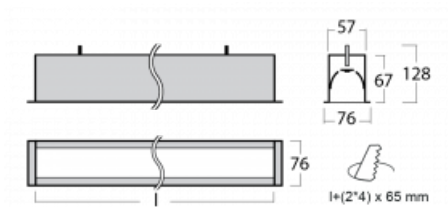

Luminaire

Lina60

04-000I-30GEM3/830, B

You will appreciate the L-Click system on the Lina60 with direct light distribution, which effectively saves you both time and money. How? The module simply clicks into the profile, so a lot of work is saved during assembly. This solution also prevents the direct touch of the LED technology and lengthens its operating life. In addition to great power output, the luminaire also has a great price. It will find its use in commercial, social and public spaces.

Technical drawing

Type of installation	Recessed
Light distribution	Direct
Luminaire shape	Linear
Colour of the luminaires	Black
Material	Aluminium
Lifetime	L90/B50 50 000 hours
Warranty	5 years
Description of luminaires	Luminaire recessed
Dimensions	1703 mm x 76 mm x 67 mm
Light source	LED MODUL
Type of optical system	Microprisma
Luminous flux*	1350 lm
Colour Temperature	3000 K warm white
Luminous efficacy	115 lm/W
MacAdam Light source	2
Colour rendering index	80
UGR max. X=4H Y=8H, ρ=70,50,20	18.2