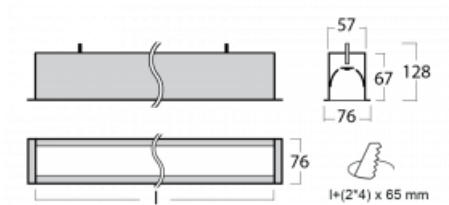

Luminaire

Lina60

04-000I-30GEE/840, W

You will appreciate the L-Click system on the Lina60 with direct light distribution, which effectively saves you both time and money. How? The module simply clicks into the profile, so a lot of work is saved during assembly. This solution also prevents the direct touch of the LED technology and lengthens its operating life. In addition to great power output, the luminaire also has a great price. It will find its use in commercial, social and public spaces.

Technical drawing

Type of installation	Recessed
Light distribution	Direct
Luminaire shape	Linear
Colour of the luminaires	White
Material	Aluminium
Lifetime	L90/B50 50 000 hours
Warranty	5 years
Description of luminaires	Luminaire recessed
Dimensions	1703 mm × 76 mm × 67 mm
Weight	4.4 kg
Light source	LED MODUL
Type of optical system	Microprisma
Luminous flux*	1420 lm
Colour Temperature	4000 K cool white
Luminous efficacy	121 lm/W
MacAdam Light source	2
Colour rendering index	80
UGR max. X=4H Y=8H, ρ=70,50,20	18.4