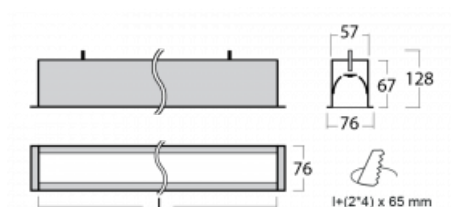

Luminaire

Lina60

04-000I-25GGTD/830, S

EPD®

You will appreciate the L-Click system on the Lina60 with direct light distribution, which effectively saves you both time and money. How? The module simply clicks into the profile, so a lot of work is saved during assembly. This solution also prevents the direct touch of the LED technology and lengthens its operating life. In addition to great power output, the luminaire also has a great price. It will find its use in commercial, social and public spaces.

Technical drawing

Type of installation	Recessed
Light distribution	Direct
Luminaire shape	Linear
Colour of the luminaires	Silver
Material	Aluminium
Lifetime	L90/B50 50 000 hours
Warranty	60 months
Description of luminaires	Luminaire recessed
Dimensions	1423 mm × 76 mm × 67 mm
Light source	LED MODUL
Type of optical system	Microprisma
Luminous flux	3240 lm ± 10 %
Colour Temperature	3000 K warm white
Luminous efficacy	105 lm/W
MacAdam Light source	2
Colour rendering index	80
UGR max. X=4H Y=8H, ρ=70,50,20	21.9