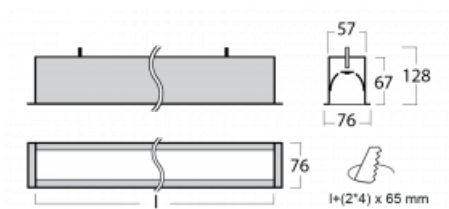

# Lina60

04-000I-25GGM/840, S

EPD®

You will appreciate the L-Click system on the Lina60 with direct light distribution, which effectively saves you both time and money. How? The module simply clicks into the profile, so a lot of work is saved during assembly. This solution also prevents the direct touch of the LED technology and lengthens its operating life. In addition to great power output, the luminaire also has a great price. It will find its use in commercial, social and public spaces.

## Technical drawing

Type of installation	Recessed
Light distribution	Direct
Luminaire shape	Linear
Colour of the luminaires	Silver
Material	Aluminium
Lifetime	L90/B50 50 000 hours
Warranty	60 months
Description of luminaires	Luminaire recessed
Dimensions	1423 mm × 76 mm × 67 mm
Light source	LED MODUL
Type of optical system	Microprisma
Luminous flux	3410 lm ± 10 %
Colour Temperature	4000 K cool white
Luminous efficacy	110 lm/W
MacAdam Light source	2
Colour rendering index	80
UGR max. X=4H Y=8H, ρ=70,50,20	22.1