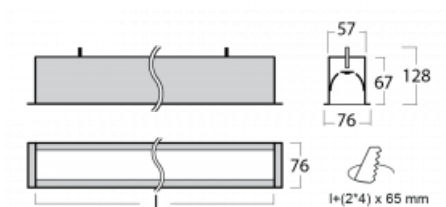

Luminaire

Lina60

04-000I-25GED/830, W

EPD®

You will appreciate the L-Click system on the Lina60 with direct light distribution, which effectively saves you both time and money. How? The module simply clicks into the profile, so a lot of work is saved during assembly. This solution also prevents the direct touch of the LED technology and lengthens its operating life. In addition to great power output, the luminaire also has a great price. It will find its use in commercial, social and public spaces.

Technical drawing

Type of installation	Recessed
Light distribution	Direct
Luminaire shape	Linear
Colour of the luminaires	White
Material	Aluminium
Lifetime	L90/B50 50 000 hours
Warranty	5 years
Description of luminaires	Luminaire recessed
Dimensions	1423 mm × 76 mm × 67 mm
Light source	LED MODUL
Type of optical system	Microprisma
Luminous flux*	1130 lm
Colour Temperature	3000 K warm white
Luminous efficacy	115 lm/W
MacAdam Light source	2
Colour rendering index	80
UGR max. X=4H Y=8H, ρ=70,50,20	18.2

Luminaire power input*	9.8 W
Connection of the luminaires	DALI
Electrical voltage	220-240V
Frequency	50/60Hz

   IP 40

*±10 %

Downloads

Installation instructions

Photos