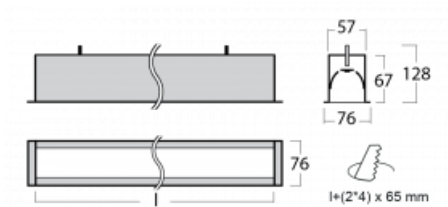

# Lina60

04-000I-20GGTD/830, B

EPD®

You will appreciate the L-Click system on the Lina60 with direct light distribution, which effectively saves you both time and money. How? The module simply clicks into the profile, so a lot of work is saved during assembly. This solution also prevents the direct touch of the LED technology and lengthens its operating life. In addition to great power output, the luminaire also has a great price. It will find its use in commercial, social and public spaces.

## Technical drawing

Type of installation	Recessed
Light distribution	Direct
Luminaire shape	Linear
Colour of the luminaires	Black
Material	Aluminium
Lifetime	L90/B50 50 000 hours
Warranty	5 years
Description of luminaires	Luminaire recessed
Dimensions	1142 mm × 76 mm × 67 mm
Light source	LED MODUL
Type of optical system	Microprisma
Luminous flux*	2590 lm
Colour Temperature	3000 K warm white
Luminous efficacy	104 lm/W
MacAdam Light source	2
Colour rendering index	80
UGR max. X=4H Y=8H, ρ=70,50,20	21.9