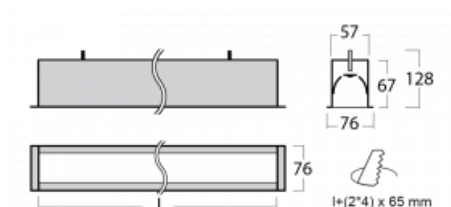

Luminaire

Lina60

04-000I-20GETD/830, S

EPD®

You will appreciate the L-Click system on the Lina60 with direct light distribution, which effectively saves you both time and money. How? The module simply clicks into the profile, so a lot of work is saved during assembly. This solution also prevents the direct touch of the LED technology and lengthens its operating life. In addition to great power output, the luminaire also has a great price. It will find its use in commercial, social and public spaces.

Technical drawing

Type of installation	Recessed
Light distribution	Direct
Luminaire shape	Linear
Colour of the luminaires	Silver
Material	Aluminium
Lifetime	L90/B50 50 000 hours
Warranty	60 months
Description of luminaires	Luminaire recessed
Dimensions	1142 mm × 76 mm × 67 mm
Light source	LED MODUL
Type of optical system	Microprisma
Luminous flux	900 lm ± 10 %
Colour Temperature	3000 K warm white
Luminous efficacy	115 lm/W
MacAdam Light source	2
Colour rendering index	80
UGR max. X=4H Y=8H, ρ=70,50,20	18.2