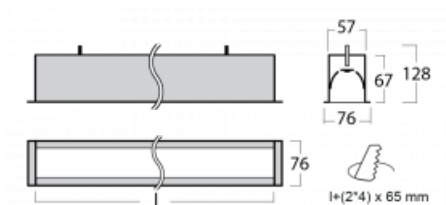

Luminaire

Lina60

04-000I-20GEE/840, S

EPD®

You will appreciate the L-Click system on the Lina60 with direct light distribution, which effectively saves you both time and money. How? The module simply clicks into the profile, so a lot of work is saved during assembly. This solution also prevents the direct touch of the LED technology and lengthens its operating life. In addition to great power output, the luminaire also has a great price. It will find its use in commercial, social and public spaces.

Technical drawing

Type of installation	Recessed
Light distribution	Direct
Luminaire shape	Linear
Colour of the luminaires	Silver
Material	Aluminium
Lifetime	L90/B50 50 000 hours
Warranty	5 years
Description of luminaires	Luminaire recessed
Dimensions	1142 mm × 76 mm × 67 mm
Weight	3.1 kg
Light source	LED MODUL
Type of optical system	Microprisma
Luminous flux*	940 lm
Colour Temperature	4000 K cool white
Luminous efficacy	121 lm/W
MacAdam Light source	2
Colour rendering index	80
UGR max. X=4H Y=8H, $\rho=70,50,20$	18.4