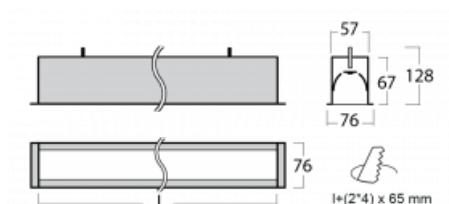

Luminaire

Lina60

04-000I-20GED/840, B

EPD®

You will appreciate the L-Click system on the Lina60 with direct light distribution, which effectively saves you both time and money. How? The module simply clicks into the profile, so a lot of work is saved during assembly. This solution also prevents the direct touch of the LED technology and lengthens its operating life. In addition to great power output, the luminaire also has a great price. It will find its use in commercial, social and public spaces.

Technical drawing

Type of installation	Recessed
Light distribution	Direct
Luminaire shape	Linear
Colour of the luminaires	Black
Material	Aluminium
Lifetime	L90/B50 50 000 hours
Warranty	60 months
Description of luminaires	Luminaire recessed
Dimensions	1142 mm × 76 mm × 67 mm
Light source	LED MODUL
Type of optical system	Microprisma
Luminous flux	940 lm ± 10 %
Colour Temperature	4000 K cool white
Luminous efficacy	121 lm/W
MacAdam Light source	2
Colour rendering index	80
UGR max. X=4H Y=8H, ρ=70,50,20	18.4