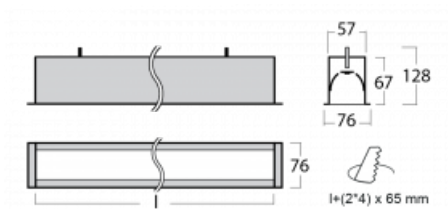

Luminaire

Lina60

04-000I-15GGTD/830, W

EPD®

You will appreciate the L-Click system on the Lina60 with direct light distribution, which effectively saves you both time and money. How? The module simply clicks into the profile, so a lot of work is saved during assembly. This solution also prevents the direct touch of the LED technology and lengthens its operating life. In addition to great power output, the luminaire also has a great price. It will find its use in commercial, social and public spaces.

Technical drawing

Type of installation	Recessed
Light distribution	Direct
Luminaire shape	Linear
Colour of the luminaires	White
Material	Aluminium
Lifetime	L90/B50 50 000 hours
Warranty	60 months
Description of luminaires	Luminaire recessed
Dimensions	862 mm × 76 mm × 67 mm
Light source	LED MODUL
Type of optical system	Microprisma
Luminous flux	1950 lm ± 10 %
Colour Temperature	3000 K warm white
Luminous efficacy	105 lm/W
MacAdam Light source	2
Colour rendering index	80
UGR max. X=4H Y=8H, ρ=70,50,20	21.9