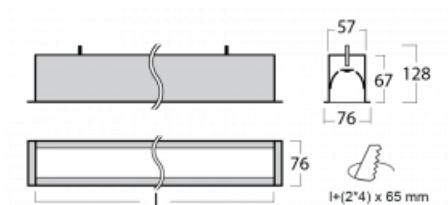

Luminaire

Lina60

04-000I-15GEE/830, S

EPD®

You will appreciate the L-Click system on the Lina60 with direct light distribution, which effectively saves you both time and money. How? The module simply clicks into the profile, so a lot of work is saved during assembly. This solution also prevents the direct touch of the LED technology and lengthens its operating life. In addition to great power output, the luminaire also has a great price. It will find its use in commercial, social and public spaces.

Technical drawing

Type of installation	Recessed
Light distribution	Direct
Luminaire shape	Linear
Colour of the luminaires	Silver
Material	Aluminium
Lifetime	L90/B50 50 000 hours
Warranty	5 years
Description of luminaires	Luminaire recessed
Dimensions	862 mm × 76 mm × 67 mm
Weight	2.62 kg
Light source	LED MODUL
Type of optical system	Microprisma
Luminous flux*	670 lm
Colour Temperature	3000 K warm white
Luminous efficacy	114 lm/W
MacAdam Light source	2
Colour rendering index	80
UGR max. X=4H Y=8H, $\rho=70,50,20$	18.2