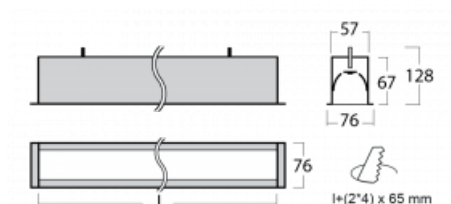

# Lina60

04-000I-15GED/830, B

EPD®

You will appreciate the L-Click system on the Lina60 with direct light distribution, which effectively saves you both time and money. How? The module simply clicks into the profile, so a lot of work is saved during assembly. This solution also prevents the direct touch of the LED technology and lengthens its operating life. In addition to great power output, the luminaire also has a great price. It will find its use in commercial, social and public spaces.

## Technical drawing

Type of installation	Recessed
Light distribution	Direct
Luminaire shape	Linear
Colour of the luminaires	Black
Material	Aluminium
Lifetime	L90/B50 50 000 hours
Warranty	5 years
Description of luminaires	Luminaire recessed
Dimensions	862 mm × 76 mm × 67 mm
Weight	2.6 kg
Light source	LED MODUL
Type of optical system	Microprisma
Luminous flux*	670 lm
Colour Temperature	3000 K warm white
Luminous efficacy	114 lm/W
MacAdam Light source	2
Colour rendering index	80
UGR max. X=4H Y=8H, $\rho=70,50,20$	18.2