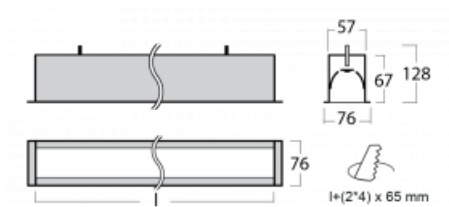

# Lina60

04-000I-10GGTD/830, W

You will appreciate the L-Click system on the Lina60 with direct light distribution, which effectively saves you both time and money. How? The module simply clicks into the profile, so a lot of work is saved during assembly. This solution also prevents the direct touch of the LED technology and lengthens its operating life. In addition to great power output, the luminaire also has a great price. It will find its use in commercial, social and public spaces.

### Technical drawing

Type of installation	Recessed
Light distribution	Direct
Luminaire shape	Linear
Colour of the luminaires	White
Material	Aluminium
Lifetime	L90/B50 50 000 hours
Warranty	60 months
Description of luminaires	Luminaire recessed
Dimensions	581 mm × 76 mm × 67 mm
Light source	LED MODUL
Type of optical system	Microprisma
Luminous flux	1300 lm ± 10 %
Colour Temperature	3000 K warm white
Luminous efficacy	105 lm/W
MacAdam Light source	2
Colour rendering index	80
UGR max. X=4H Y=8H, ρ=70,50,20	21.9