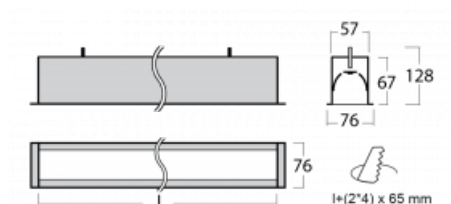

# Lina60

04-000I-10GGE/840, B

EPD®

You will appreciate the L-Click system on the Lina60 with direct light distribution, which effectively saves you both time and money. How? The module simply clicks into the profile, so a lot of work is saved during assembly. This solution also prevents the direct touch of the LED technology and lengthens its operating life. In addition to great power output, the luminaire also has a great price. It will find its use in commercial, social and public spaces.

## Technical drawing

Type of installation	Recessed
Light distribution	Direct
Luminaire shape	Linear
Colour of the luminaires	Black
Material	Aluminium
Lifetime	L90/B50 50 000 hours
Warranty	5 years
Description of luminaires	Luminaire recessed
Dimensions	581 mm × 76 mm × 67 mm
Weight	2 kg
Light source	LED MODUL
Type of optical system	Microprisma
Luminous flux	1360 lm ± 10 %
Colour Temperature	4000 K cool white
Luminous efficacy	110 lm/W
MacAdam Light source	2
Colour rendering index	80
UGR max. X=4H Y=8H, $\rho=70,50,20$	22.1