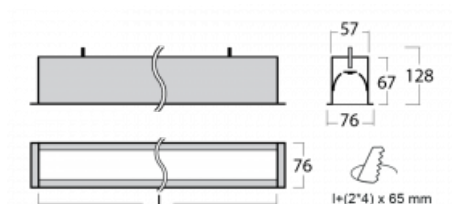

# Lina60

04-000I-10GGE/830, W

EPD®

You will appreciate the L-Click system on the Lina60 with direct light distribution, which effectively saves you both time and money. How? The module simply clicks into the profile, so a lot of work is saved during assembly. This solution also prevents the direct touch of the LED technology and lengthens its operating life. In addition to great power output, the luminaire also has a great price. It will find its use in commercial, social and public spaces.

## Technical drawing

Type of installation	Recessed
Light distribution	Direct
Luminaire shape	Linear
Colour of the luminaires	White
Material	Aluminium
Lifetime	L90/B50 50 000 hours
Warranty	60 months
Description of luminaires	Luminaire recessed
Dimensions	581 mm × 76 mm × 67 mm
Weight	2 kg
Light source	LED MODUL
Type of optical system	Microprisma
Luminous flux	1300 lm ± 10 %
Colour Temperature	3000 K warm white
Luminous efficacy	105 lm/W
MacAdam Light source	2
Colour rendering index	80
UGR max. X=4H Y=8H, $\rho=70,50,20$	21.9