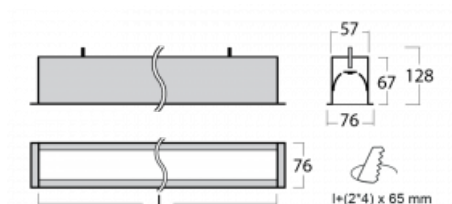

# Lina60

04-000I-10GGE/830, B

EPD®

You will appreciate the L-Click system on the Lina60 with direct light distribution, which effectively saves you both time and money. How? The module simply clicks into the profile, so a lot of work is saved during assembly. This solution also prevents the direct touch of the LED technology and lengthens its operating life. In addition to great power output, the luminaire also has a great price. It will find its use in commercial, social and public spaces.

## Technical drawing

Type of installation	Recessed
Light distribution	Direct
Luminaire shape	Linear
Colour of the luminaires	Black
Material	Aluminium
Lifetime	L90/B50 50 000 hours
Warranty	60 months
Description of luminaires	Luminaire recessed
Dimensions	581 mm × 76 mm × 67 mm
Weight	2 kg
Light source	LED MODUL
Type of optical system	Microprisma
Luminous flux	1300 lm ± 10 %
Colour Temperature	3000 K warm white
Luminous efficacy	105 lm/W
MacAdam Light source	2
Colour rendering index	80
UGR max. X=4H Y=8H, $\rho=70,50,20$	21.9