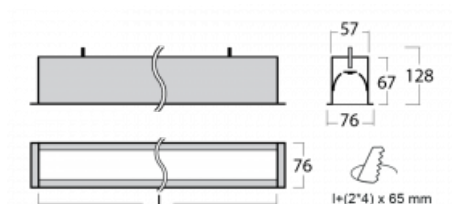

Luminaire

Lina60

04-000I-10GGD/830, S

EPD®

You will appreciate the L-Click system on the Lina60 with direct light distribution, which effectively saves you both time and money. How? The module simply clicks into the profile, so a lot of work is saved during assembly. This solution also prevents the direct touch of the LED technology and lengthens its operating life. In addition to great power output, the luminaire also has a great price. It will find its use in commercial, social and public spaces.

Technical drawing

Type of installation	Recessed
Light distribution	Direct
Luminaire shape	Linear
Colour of the luminaires	Silver
Material	Aluminium
Lifetime	L90/B50 50 000 hours
Warranty	5 years
Description of luminaires	Luminaire recessed
Dimensions	581 mm × 76 mm × 67 mm
Weight	2 kg
Light source	LED MODUL
Type of optical system	Microprisma
Luminous flux*	1300 lm
Colour Temperature	3000 K warm white
Luminous efficacy	105 lm/W
MacAdam Light source	2
Colour rendering index	80
UGR max. X=4H Y=8H, $\rho=70,50,20$	21.9