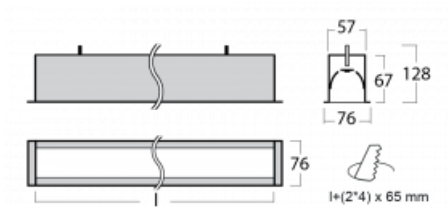

Luminaire

Lina60

04-000I-10GETD/830, W

You will appreciate the L-Click system on the Lina60 with direct light distribution, which effectively saves you both time and money. How? The module simply clicks into the profile, so a lot of work is saved during assembly. This solution also prevents the direct touch of the LED technology and lengthens its operating life. In addition to great power output, the luminaire also has a great price. It will find its use in commercial, social and public spaces.

Technical drawing

Type of installation	Recessed
Light distribution	Direct
Luminaire shape	Linear
Colour of the luminaires	White
Material	Aluminium
Lifetime	L90/B50 50 000 hours
Warranty	5 years
Description of luminaires	Luminaire recessed
Dimensions	581 mm × 76 mm × 67 mm
Light source	LED MODUL
Type of optical system	Microprisma
Luminous flux*	450 lm
Colour Temperature	3000 K warm white
Luminous efficacy	115 lm/W
MacAdam Light source	2
Colour rendering index	80
UGR max. X=4H Y=8H, ρ=70,50,20	18.2