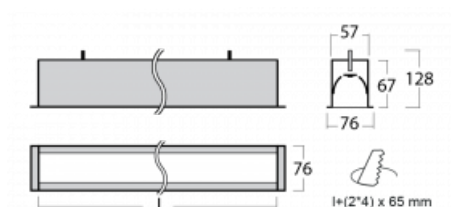

# Lina60

04-000I-10GETD/830, W

EPD®

You will appreciate the L-Click system on the Lina60 with direct light distribution, which effectively saves you both time and money. How? The module simply clicks into the profile, so a lot of work is saved during assembly. This solution also prevents the direct touch of the LED technology and lengthens its operating life. In addition to great power output, the luminaire also has a great price. It will find its use in commercial, social and public spaces.

## Technical drawing

Type of installation	Recessed
Light distribution	Direct
Luminaire shape	Linear
Colour of the luminaires	White
Material	Aluminium
Lifetime	L90/B50 50 000 hours
Warranty	5 years
Description of luminaires	Luminaire recessed
Dimensions	581 mm × 76 mm × 67 mm
Light source	LED MODUL
Type of optical system	Microprisma
Luminous flux	450 lm ± 10 %
Colour Temperature	3000 K warm white
Luminous efficacy	115 lm/W
MacAdam Light source	2
Colour rendering index	80
UGR max. X=4H Y=8H, ρ=70,50,20	18.2