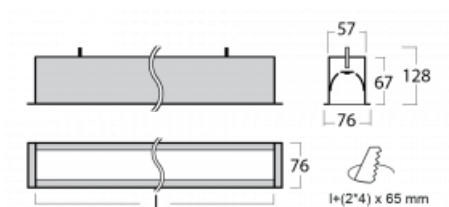

Luminaire

Lina60

04-000I-10GETD/830, S

EPD[®]

You will appreciate the L-Click system on the Lina60 with direct light distribution, which effectively saves you both time and money. How? The module simply clicks into the profile, so a lot of work is saved during assembly. This solution also prevents the direct touch of the LED technology and lengthens its operating life. In addition to great power output, the luminaire also has a great price. It will find its use in commercial, social and public spaces.

Technical drawing

Type of installation	Recessed
Light distribution	Direct
Luminaire shape	Linear
Colour of the luminaires	Silver
Material	Aluminium
Lifetime	L90/B50 50 000 hours
Warranty	5 years
Description of luminaires	Luminaire recessed
Dimensions	581 mm × 76 mm × 67 mm
Light source	LED MODUL
Type of optical system	Microprisma
Luminous flux*	450 lm
Colour Temperature	3000 K warm white
Luminous efficacy	115 lm/W
MacAdam Light source	2
Colour rendering index	80
UGR max. X=4H Y=8H, ρ=70,50,20	18.2